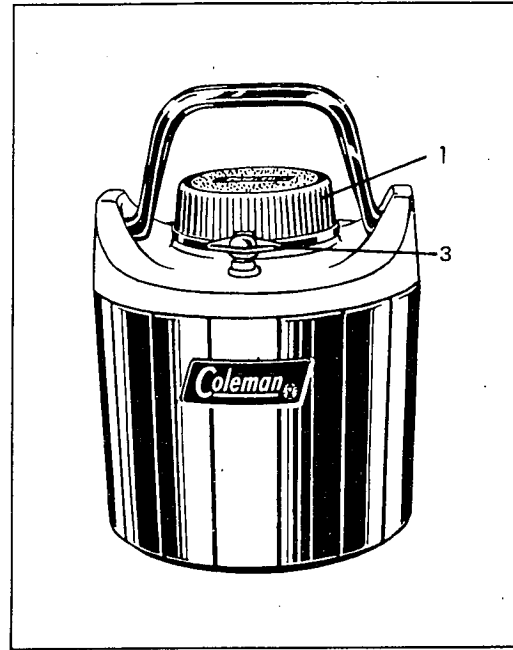

MODEL 5542

MODEL 5547

MODEL 5552

Code No.	Description	Model 5542	Model 5547	Model 5552
1	Outer Cap Avocado	5542A2305	5542A2305	5542A2305
	Blue	5542A2325	5542A2325	5542A2325
	Gold	5542A2345	5542A2345	5542A2345
	Chocolate	5542-3105	5542-3105	5542-3105
	Burgundy	5542-3135	—	5542-3135
2	Faucet Assembly	5542-5101	—	5542-5101
3	Spout Cap	—	5501A2701	—
	Inner Cup (Accessory)	5500P1605	5500P160	5500P160
4	Handle	—	—	—